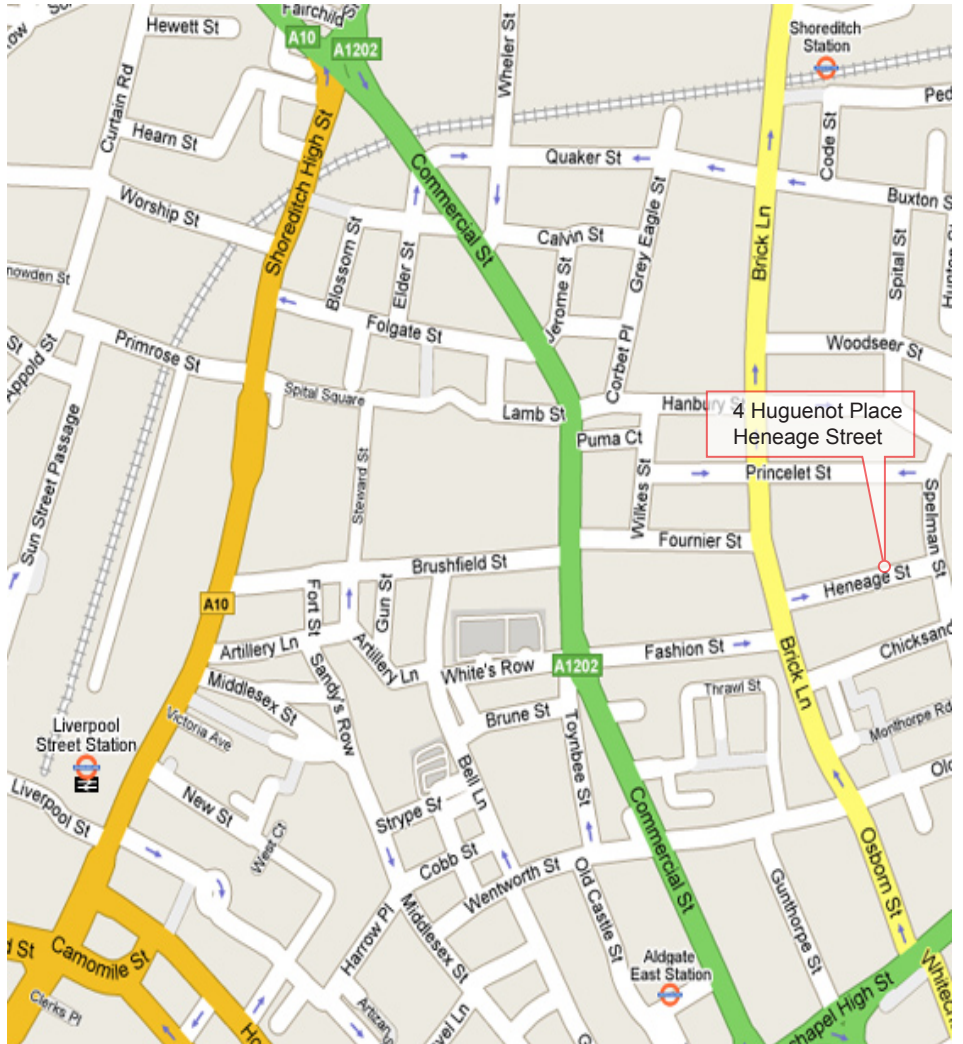

How to find us

4 Huguenot Place Heneage Street

Huguenot Place is located off Heneage Street about 50m from the vibrant **Brick Lane**. Driving to the Brick Lane area can be difficult, as is parking near to Huguenot Place. We advise you to walk, cycle or take public transport.

ARRIVING BY LONDON UNDERGROUND

The nearest tube stations are Aldgate East (Hammersmith & City and District lines, approximately 5min walk) and Liverpool Street (Central, Circle, Hammersmith & City and District lines, approximately 8min walk).

ARRIVING BY TAXI

Ask the driver to approach Brick Lane from the south. Once on Brick Lane, Heneage Street is the turning on the right after Chicksand Street.

ADDRESS

4 Huguenot Place
Heneage Street
London
E1 5LN